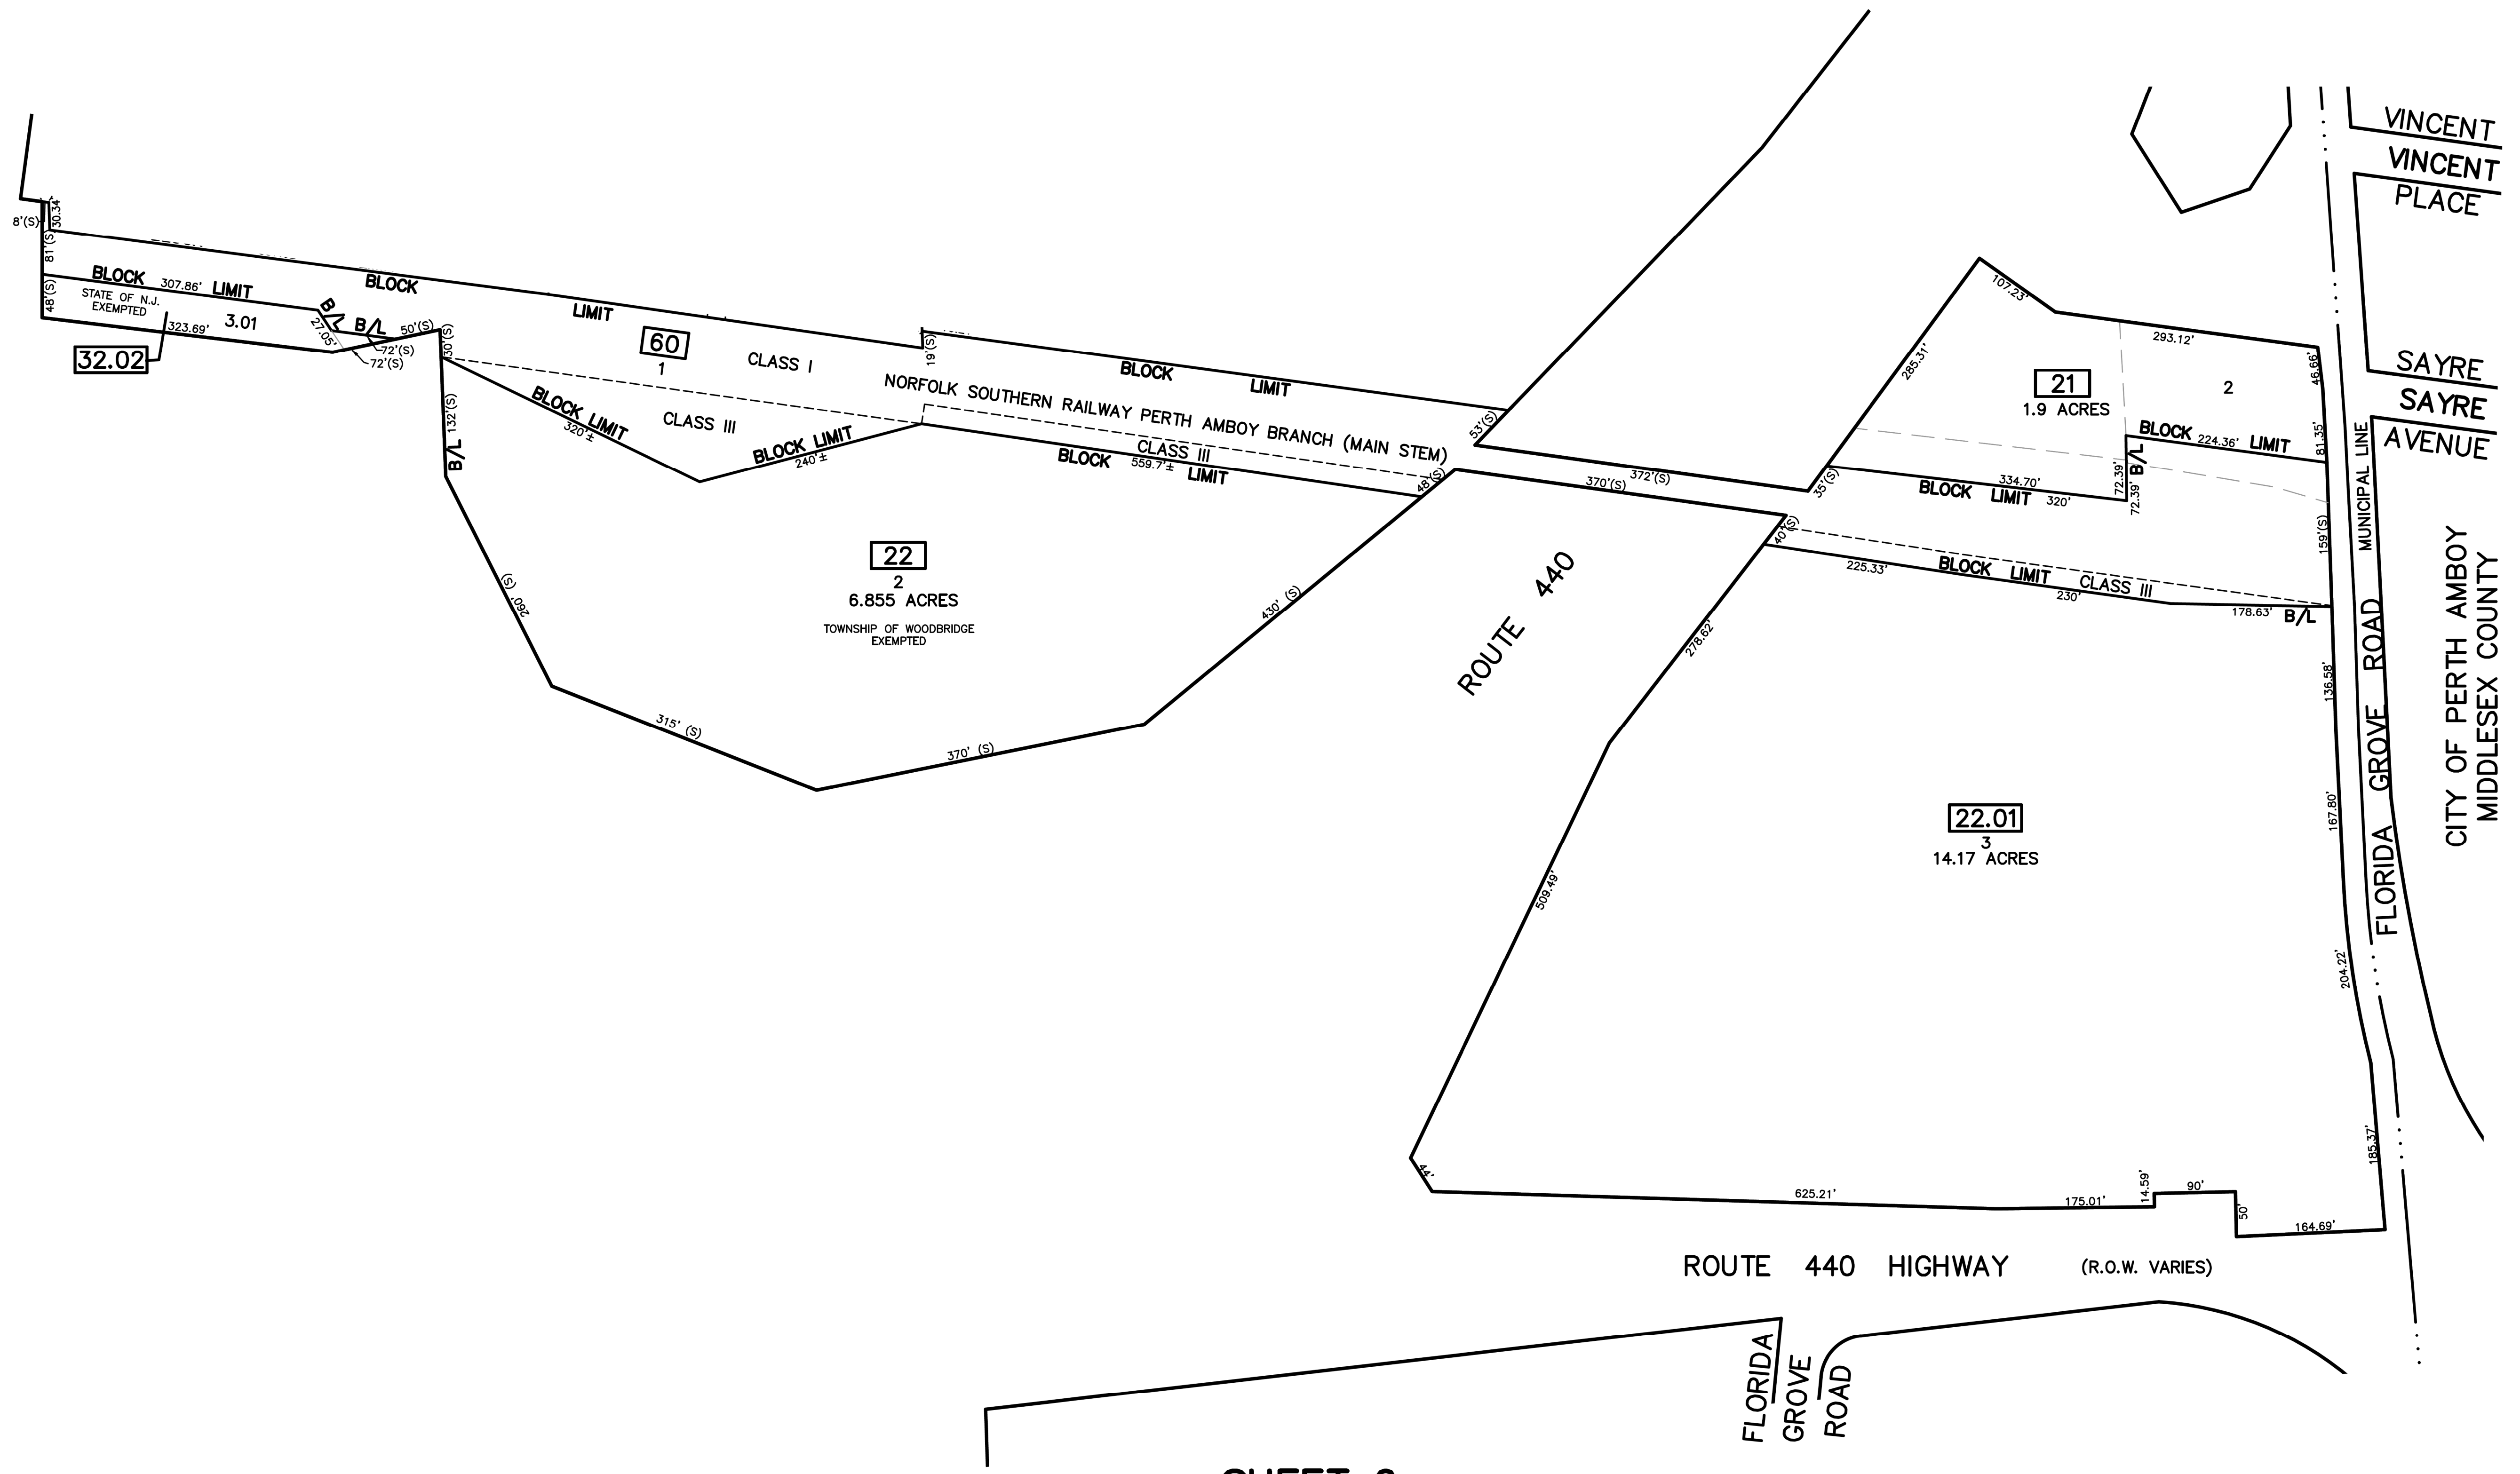

SHEET 12

SHEET 10

NEW JERSEY STATE HIGHWAY ROUTE 4 PARKWAY

NEW JERSEY STATE HIGHWAY ROUTE 9

VINCENT VINCENT PLACE

SAYRE SAYRE AVENUE

CITY OF PERTH AMBOY MIDDLESEX COUNTY

ROUTE 440 HIGHWAY (R.O.W. VARIES)

FLORIDA GROVE ROAD

SHEET 6

NOTE

PORTIONS OF THIS TAX MAP MAY HAVE BEEN PREPARED FROM
 SCANNED OR DIGITIZED FILED MAPS AND/OR TAX MAPS.
 ALL PORTIONS OF THIS TAX MAP HAVE BEEN PREPARED
 ELECTRONICALLY IN AUTOCAD MAP 2000.

TAX MAP
WOODBIDGE TOWNSHIP
 MIDDLESEX COUNTY, NEW JERSEY
 SCALE : 1"= 100' DATE : JUNE 2008
MICHAEL J. McGURL, P.L.S.
 CME ASSOCIATES
 3141 BORDENTOWN AVENUE, PARLIN
 NEW JERSEY, 08859